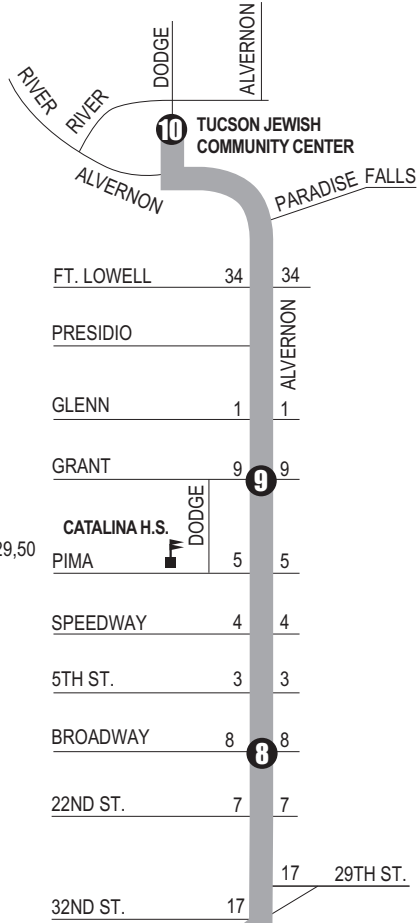

Route 11 FTN

ALVERNON

- DES at El Pueblo Center
- Roy Laos Transit Center
- El Pueblo Neighborhood Center
- Tucson Rodeo Grounds
- Banner - UMC South Campus
- MVD
- Tanque Verde Swap Meet
- Gospel Rescue Mission
- La Frontera Center
- HomeGoods Distribution Center
- Desert View High School
- Tucson International Airport
- Palo Verde Industrial Park
- Butterfield Park
- Randolph Recreation Center
- DIRECT Center for Independence
- Catalina High School
- Jewish Community Center

T Laos Transit Center (Centro de Tránsito)
Connecting to/(Conexión a):
Sun Tran — 2, 12, 18, 23, 24, 25, 26, 27, 29, 50
Sun Express — 204X, 203X
Sun Shuttle — 421, 430, 440, 486

P Park & Ride Lot (Estacione y Viaje)
Laos Transit Center/Irvington

■ ■ ■ Designated trips only
(Viajes designados solamente)

FTN Buses every 20 minutes
on weekdays, 6AM-6PM
(Autobuses cada 20 minutos
entre semana, 6AM-6PM)

This route travels through our new On Demand Zone. See inside cover for more info on scheduling door-to-door rides within this Zone. (Esta ruta viaja por nuestra nueva Zona On Demand. Vea el interior de la contraportada para más información en reservar viajes de puerta a puerta dentro de esta Zona.)