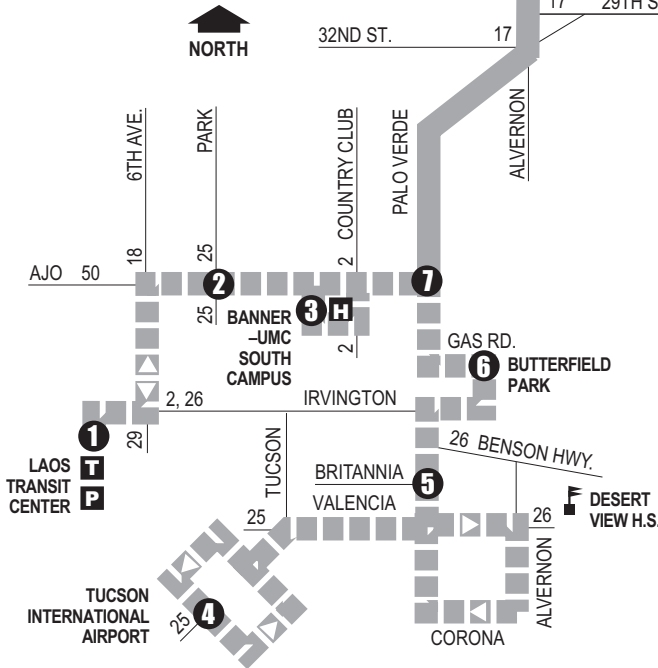

Route 11 FTN

ALVERNON

- DES at El Pueblo Center
- Roy Laos Transit Center
- El Pueblo Neighborhood Center
- Tucson Rodeo Grounds
- Banner - UMC South Campus
- MVD
- Tanque Verde Swap Meet
- Gospel Rescue Mission
- La Frontera Center
- HomeGoods Distribution Center
- Desert View High School
- Tucson International Airport
- Palo Verde Industrial Park
- Butterfield Park
- Randolph Recreation Center
- DIRECT Center for Independence
- Catalina High School
- Jewish Community Center

T Laos Transit Center (Centro de Tránsito)
 Connecting to/(Conexión a):
 Sun Tran — 2, 12, 18, 23, 24, 25, 26, 27, 29, 50
 Sun Express — 204X, 203X
 Sun Shuttle — 421, 430, 440, 486

P Park & Ride Lot (Estacione y Viaje)
 Laos Transit Center/Irvington

■ ■ ■ Designated trips only
 (Viajes designados solamente)

FTN Buses every 20 minutes
 on weekdays, 6AM-6PM
 (Autobuses cada 20 minutos
 entre semana, 6AM-6PM)

This route travels through our new On Demand Zone. See inside cover for more info on scheduling door-to-door rides within this Zone. (Esta ruta viaja por nuestra nueva Zona On Demand. Vea el interior de la contraportada para más información en reservar viajes de puerta a puerta dentro de esta Zona.)